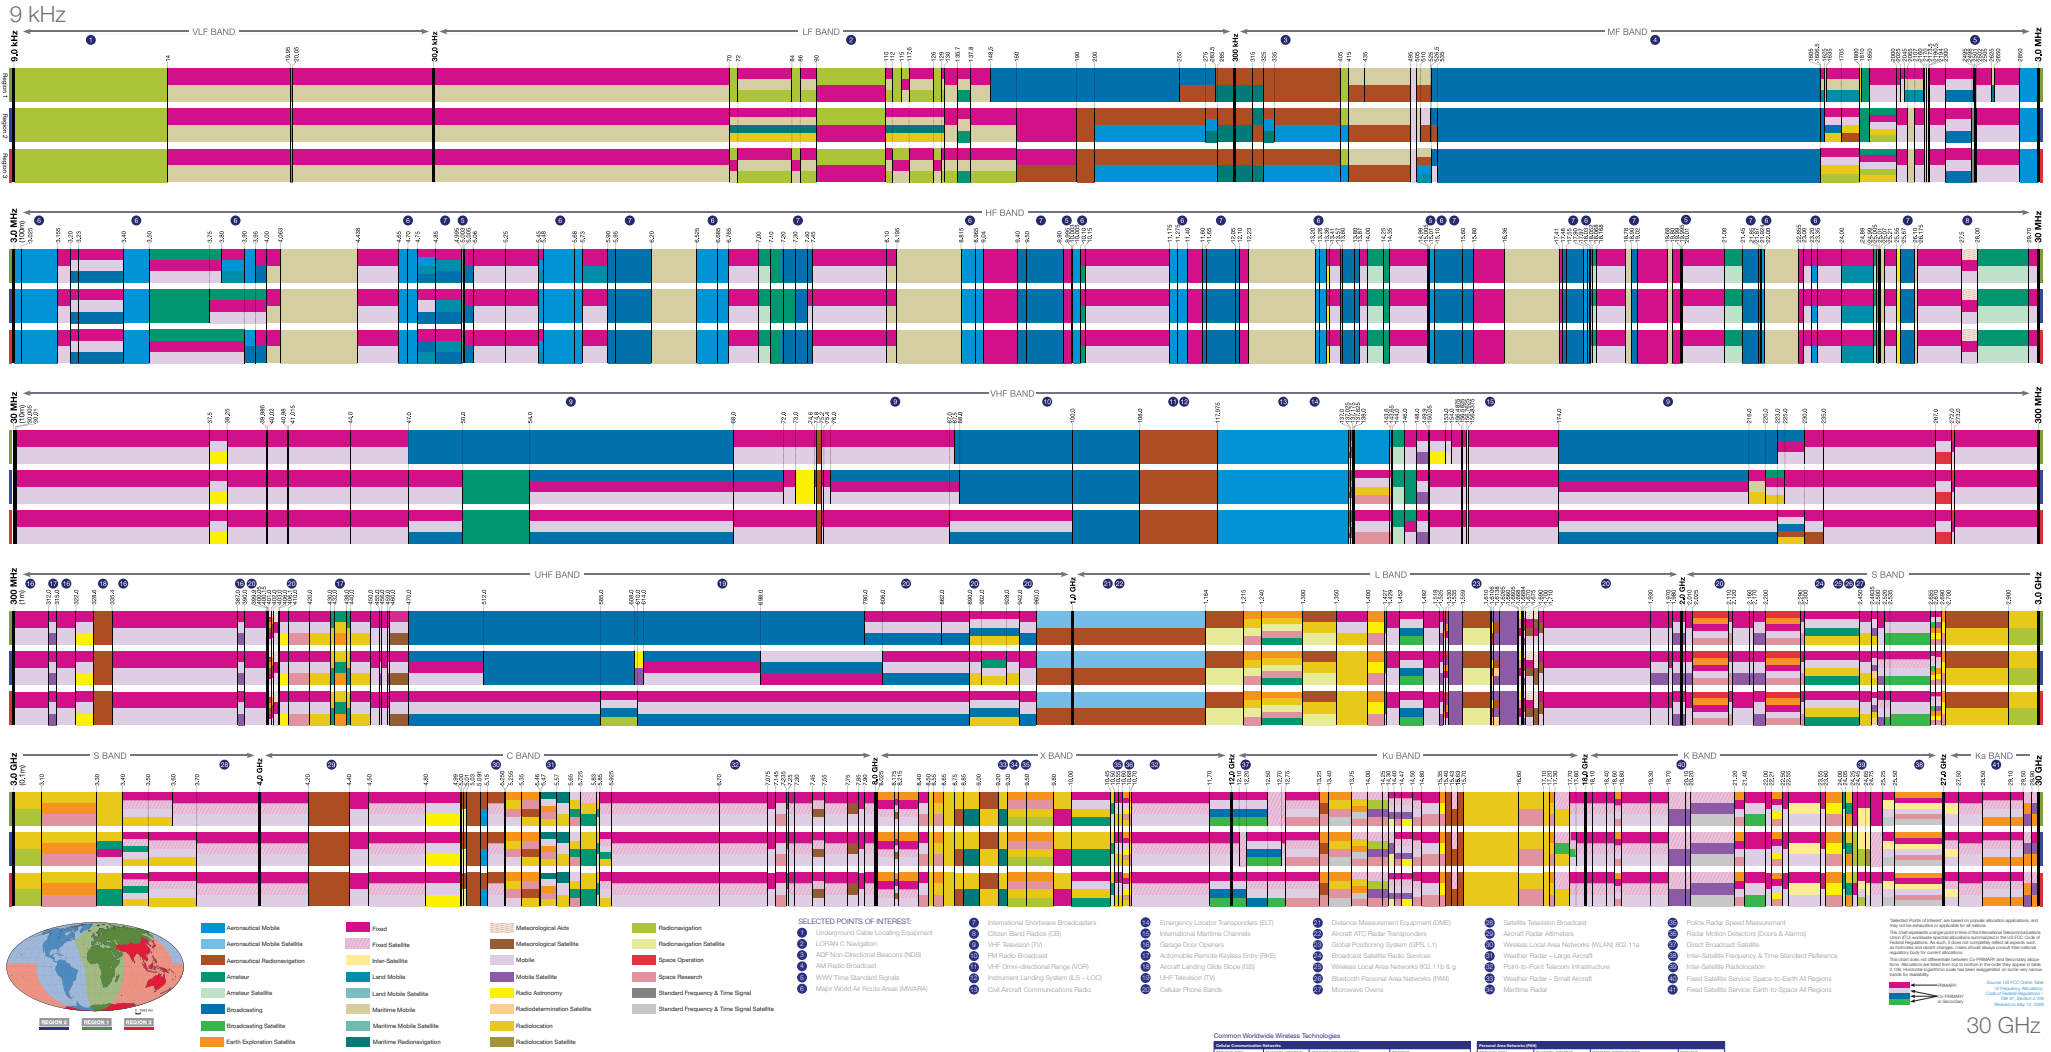

Worldwide Spectrum Allocations Courtesy of Tektronix

Tektronix Real-Time Spectrum Analyzers

Discover much more Trigger on frequency changes Capture seamlessly into memory Analyze multiple domains

Common Worldwide Wireless Technologies

Country	Technology	Frequency Range	Power	Notes
USA	AM Radio Broadcast	540 - 1700 kHz	100W	
	FM Radio Broadcast	88 - 108 MHz	1W	
	TV Broadcast	54 - 819 MHz	100W	
	Cellular (GSM)	890 - 915 MHz	1W	
Europe	AM Radio Broadcast	540 - 1700 kHz	100W	
	FM Radio Broadcast	88 - 108 MHz	1W	
	TV Broadcast	54 - 819 MHz	100W	
	Cellular (GSM)	890 - 915 MHz	1W	
Japan	AM Radio Broadcast	540 - 1700 kHz	100W	
	FM Radio Broadcast	76 - 90 MHz	1W	
	TV Broadcast	54 - 819 MHz	100W	
	Cellular (GSM)	890 - 915 MHz	1W	

30 GHz

Tektronix Real-Time Spectrum Analyzers:
Solving your RF challenges from the bench to the field